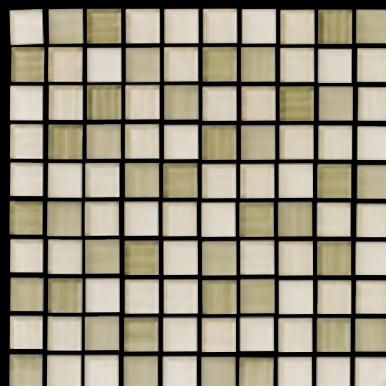

Suite Glass

Chapter 1

JEFFREY COURT
TILE ♦ STONE ♦ GLASS ♦ METAL

Pictured: Country Road and Garden 3" x 6" Field Tiles.

Field Tiles & Decorative Liners

The translucent beauty and utility of glass tile is exemplified by the six beautiful colors of field tiles offered in Chapter 1 Suite Glass. Measuring 3" x 6" by 1/4 inch thick and offered in a clear gloss finish, each color was selected to compliment the 30 mosaics offered in Jeffrey Court's Chapter 1 Suite Glass. Suite Glass liners are available in all 6 field colors in the same clear gloss finish. Measuring 3/4" by 8 inches long by 3/8" thick, these liners create the perfect transition from field tiles to mosaics.

Collage

Snow Flakes- 11^{3/4}" x 11^{3/4}" (10206)

Oasis - 11^{3/4}" x 11^{3/4}" (10205)

Catalina - 11^{3/4}" x 11^{3/4}" (10201)

Hickory- 11^{3/4}" x 11^{3/4}" (10203)

Maple - 11^{3/4}" x 11^{3/4}" (10204)

Ebony - 11^{3/4}" x 11^{3/4}" (10202)

Pictured: Terrain/Earth 12^{1/2}" x 13" Mosaic, Buff 3" x 6" Filed Tile and Buff 3/4" x 8" Liner.

Suite Glass

Cosmos

Mercury - 12¹/₂" x 12¹/₂" (10802)

Mars - 12¹/₂" x 12¹/₂" (10801)