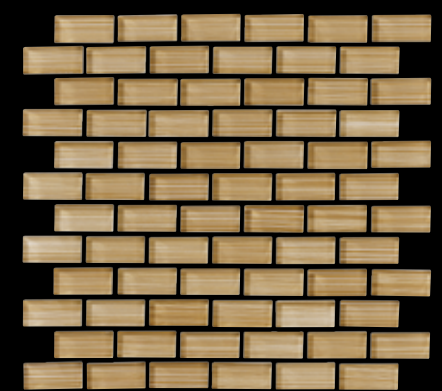

Suite Glass

Pictured: Wicker/Grass 11³/₄" x 11³/₄" Mosaic.

Wicker

Coastal - 11³/₄" x 11³/₄" (10501)

Whitewater - 11³/₄" x 11³/₄" (10504)

Reed - 11³/₄" x 11³/₄" (10503)

Grass - 11³/₄" x 11³/₄" (10502)

Glisten