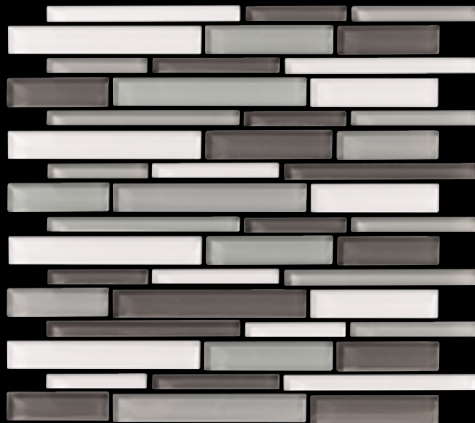

Frost - 11¹/₂" x 11" (10401)

Keys - 11¹/₂" x 11" (10402)

Titanium - 11¹/₂" x 11" (10404)

Mica - 11¹/₂" x 11" (10403)

Suite Glass

Terrain

Atlantic - 12¹/₂" x 13" (10301)

Tundra - 12¹/₂" x 13" (10304)