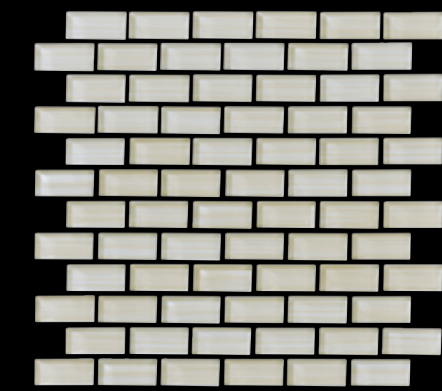

Suite Glass

Pictured: Wicker/Grass 11³/₄" x 11³/₄" Mosaic.

Wicker

Coastal - 11³/₄" x 11³/₄" (10501)

Whitewater - 11³/₄" x 11³/₄" (10504)

Reed - 11³/₄" x 11³/₄" (10503)

Grass - 11³/₄" x 11³/₄" (10502)

Glisten