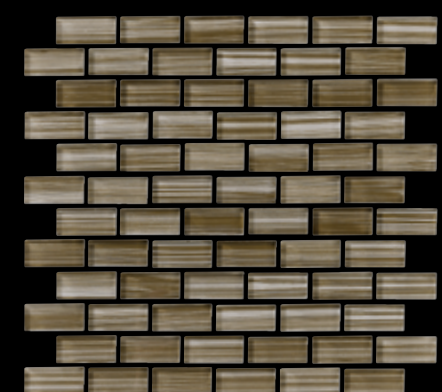

Suite Glass

Pictured: Wicker/Grass 11³/₄" x 11³/₄" Mosaic.

Wicker

Coastal - 11³/₄" x 11³/₄" (10501)

Whitewater - 11³/₄" x 11³/₄" (10504)

Reed - 11³/₄" x 11³/₄" (10503)

Grass - 11³/₄" x 11³/₄" (10502)

Glisten