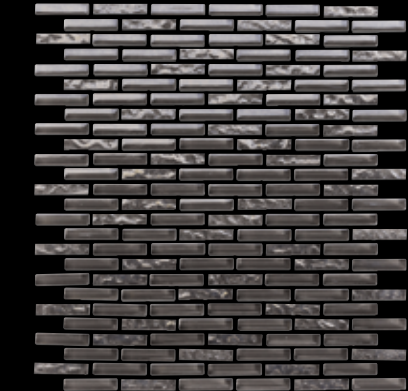

Titanium - 11¹/₂" x 11" (10404)