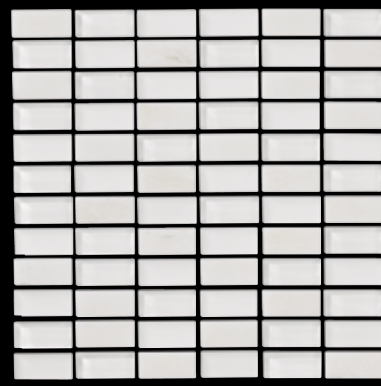

Symmetry

Polar - 11³/₄" x 11³/₄" (10704)