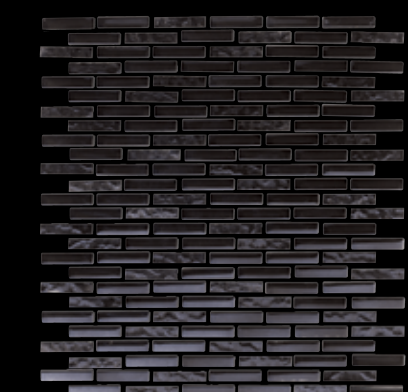

Mica - 11¹/₂" x 11" (10403)