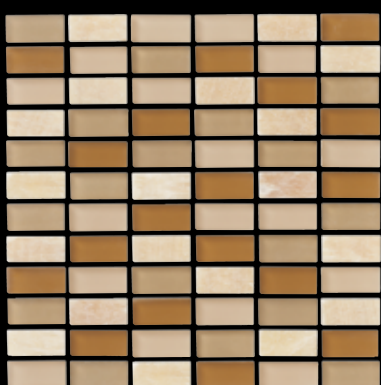

Polaris White - 3" x 6" (10106)

Splash - 3" x 6" (10105)

Buff - 3" x 6" (10101)

Mineral - 3" x 6" (10104)

Country Road - 3" x 6" (10102)

Polaris White - 3/4" x 8" (10112)

Buff - 3/4" x 8" (10107)

Country Road - 3/4" x 8" (10108)

Saturn - 12¹/₂" x 12¹/₂" (10804)

Neptune - 12¹/₂" x 12¹/₂" (10803)

Symmetry

Polar - 11³/₄" x 11³/₄" (10704)

Oats - 11³/₄" x 11³/₄" (10703)

Fall - 11³/₄" x 11³/₄" (10701)

Leather - 11³/₄" x 11³/₄" (10702)

Pictured: Cosmos/Neptune 12¹/₂" x 12¹/₂" Mosaic.

Suite Glass

Pictured: Wicker/Grass 11³/₄" x 11³/₄" Mosaic.

Wicker

Coastal - 11³/₄" x 11³/₄" (10501)

Whitewater - 11³/₄" x 11³/₄" (10504)

Reed - 11³/₄" x 11³/₄" (10503)

Grass - 11³/₄" x 11³/₄" (10502)

Glisten