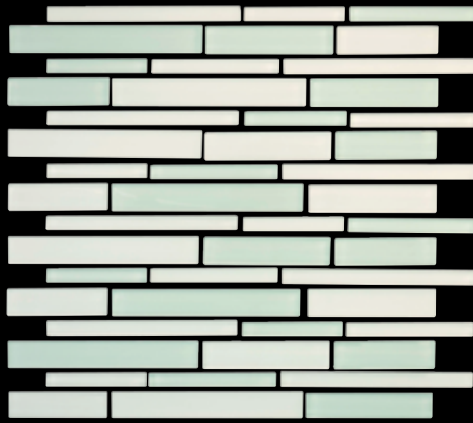

Frost - 11¹/₂" x 11" (10401)

Keys - 11¹/₂" x 11" (10402)

Titanium - 11¹/₂" x 11" (10404)

Mica - 11¹/₂" x 11" (10403)

Suite Glass

Terrain

Atlantic - 12¹/₂" x 13" (10301)

Tundra - 12¹/₂" x 13" (10304)