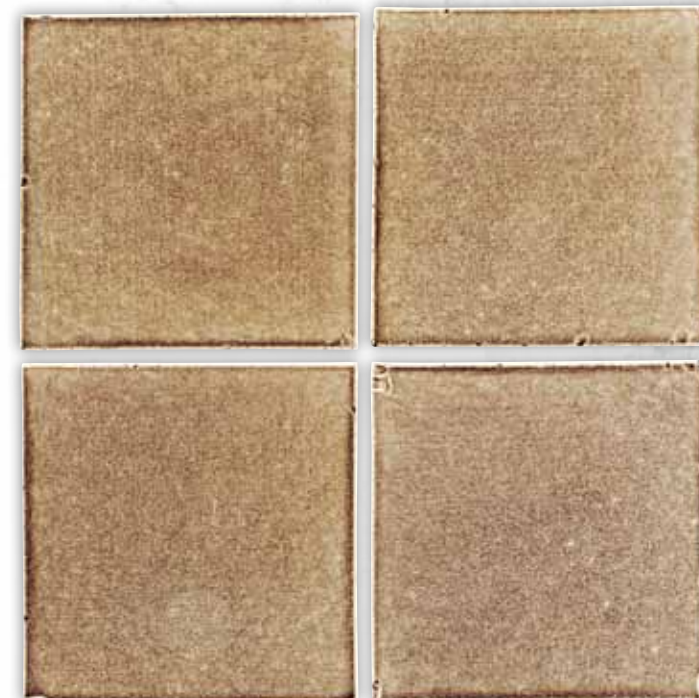

Venitian Giallo 6" x 6" (69503)