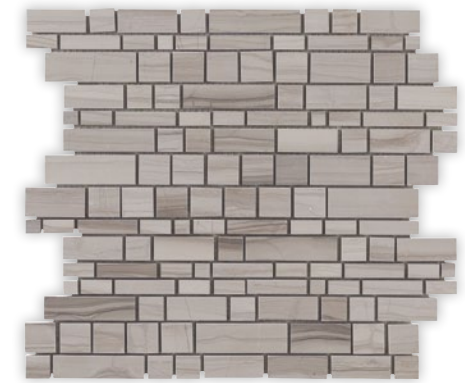

PICTURED: TRANSITIONAL TAUPE 6" X 18" FIELD TILE ON FLOOR AND "MODERNIQUE" PATTERN A - 12" X 12" MOSAIC ON BACKSPLASH.

STREAM STONE

MOSAICS

STREAM STONE MOSAICS ADD CONTEMPORARY FLAIR TO BACKSPASHES, TUB ENCLOSURES, BATHROOM FLOORS, FIREPLACE FACADES, OR ANY DECORATIVE INTERIOR WALL OR FLOOR. THE PATTERN CHOICES STAY TRUE TO A CONTEMPORARY LIFESTYLE, CLEAN, UNEMBELLISHED, AND QUITE STYLISH. THE MOSAIC COLOR CHOICES COORDINATE PERFECTLY WITH THE FIELD TILES MAKING CHAPTER 3 VERY DESIGN FRIENDLY.

MODERNIQUE A - 12" X 12"
(30909)

SLEEK A - 12" X 12"
(30904)

MODISH A - 12" X 12"
(30907)

MODERNIQUE B - 12" X 12"
(30910)

SLEEK B - 12" X 12"
(30905)

MODISH B - 12" X 12"
(30908)

MODERNIQUE C - 12" X 12"
(30911)

SLEEK C - 12" X 12"
(30906)

PLATINUM - 11³/₄" X 11³/₄" (30917)
(STONE/GLASS /STAINLESS)

PICTURED: "PLATINUM" PATTERN 11³/₄" X 11³/₄" GLASS, STONE, AND BRUSHED STAINLESS MOSAIC.

STREAM STONE

PICTURED: 4" x 12" CITY BORDER, BASS BLACK 1 7/8" x 12" CAP, AND "MODISH" PATTERN B - 12" x 12" MOSAIC ON BACKSPLASH.

MOSAICS CONTINUED

MODERNA A - 12 1/4" x 12 1/4"
(30901)

MODERNA B - 12 1/4" x 12 1/4"
(30902)

MODERNA C - 12 1/4" x 12 1/4"
(30903)

MODERNA D 12 1/4" x 12 1/4"
(30916)

LISTELLOS & MOULDINGS

DECORATIVE LISTELLOS, BORDERS LINERS, AND MOULDINGS ADD PRACTICAL SOPHISTICATION TO STREAM STONE INSTALLATIONS. USE MOULDINGS IN A DIRECT HORIZONTAL APPLICATION OR TO SIMPLY FRAME A HIGHLIGHTED MOSAIC PANEL. THE VERY URBAN PATTERNS OF THE LISTELLOS AND BORDERS INFUSE A VERY MODERN ARTISTIC ELEMENT TO ANY INSTALLATION.