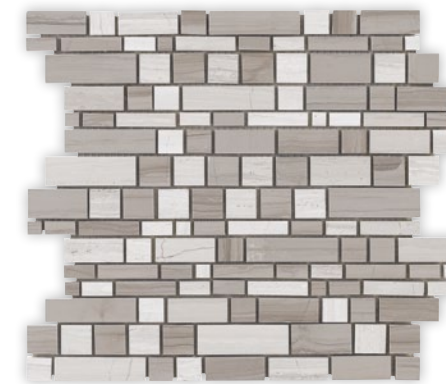

MODERNA C - 12 1/4" x 12 1/4"
(30903)