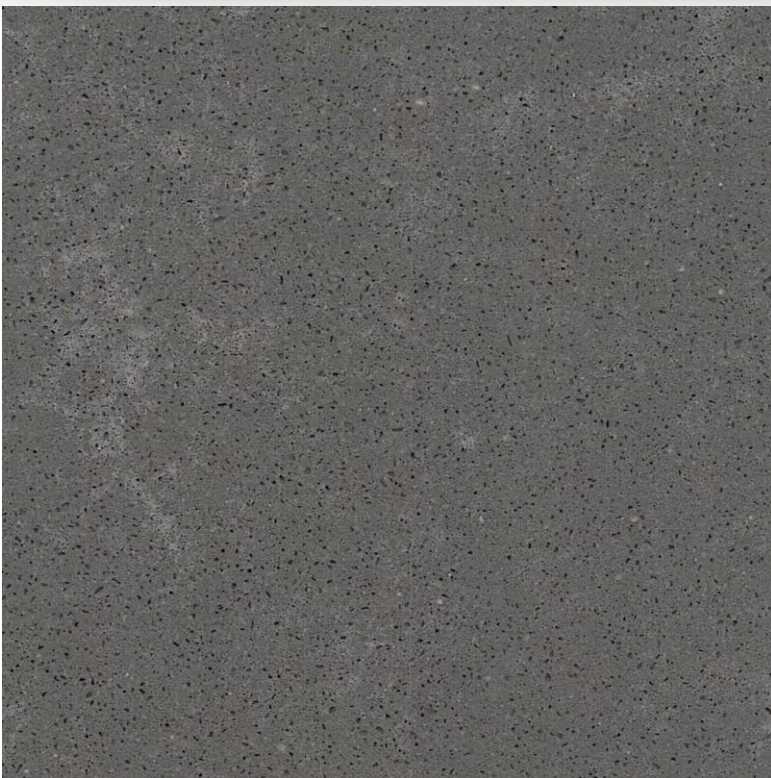

# METRO CONCRETO BRUSHED

Engineered Quartz - ●●●●●●○

Metro Concreto Quartz is a unique combination of black flecks, a dark grey base and brushings of light grey made to match a concrete surface. Santa Margherita Quartz is made of 92-96% of natural Quartz and it keeps the consistency and stability of natural rock. While less porous and more stain resistant than marble or granite, it must be sealed just like natural stone. It is also a durable and scratch resistant material that cleans easily with just soap & water. Santa Margherita is a fully certified product including NSF\* and GREENGUARD making it ideal for healthcare, education, hospitality & food service.  
STOCKED ITEM

METRO DETROIT | GRAND RAPIDS

[www.dwyermarble.com](http://www.dwyermarble.com)

Stone is a product of nature. These images show the approximate color and range of this material. Please contact us prior to specification.