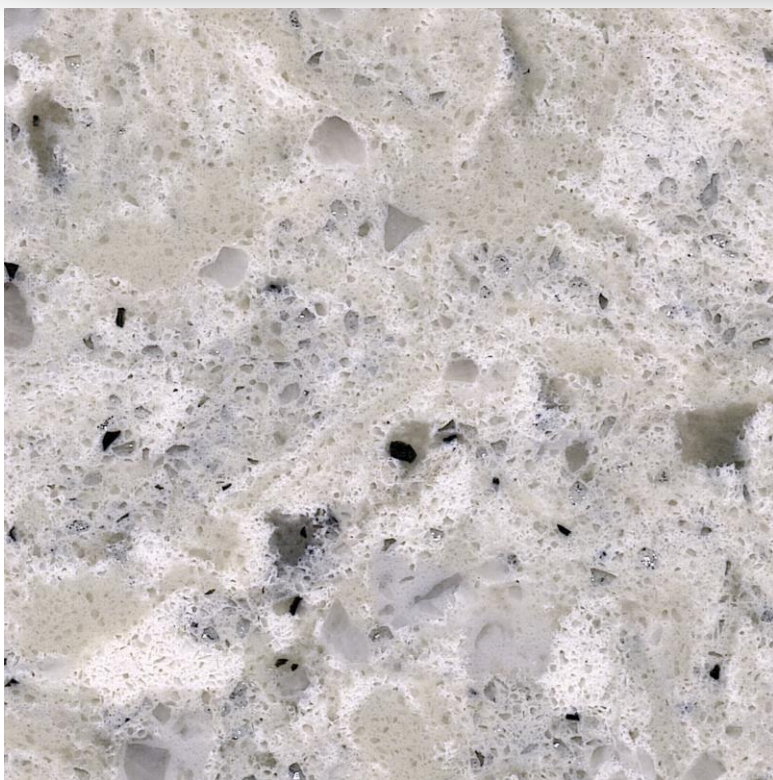

# RIVER WHITE

Engineered Quartz - ●●●●●●

River White Quartz contains dense swirls of varying shades of cream, white and grey with hints of dark taupe. This color is designed to have the variations of natural stone. 4E is made of 92-96% of natural Quartz and it keeps the consistency and stability of natural rock. Because it is less porous than marble or granite, it is very stain resistant and does not require sealing. It is a durable and scratch resistant material that cleans easily with simply soap and water. 4E is manufactured to be hygienic and is a fully certified product including NSF\*, GREENGUARD and CE making our surfaces ideal for healthcare, education, hospitality & food service. STOCKED ITEM

**DWYER**  
**MARBLE & STONE**

METRO DETROIT | GRAND RAPIDS

[www.dwyer-marble.com](http://www.dwyer-marble.com)

Stone is a product of nature. These images show the approximate color and range of this material. Please contact us prior to specification.